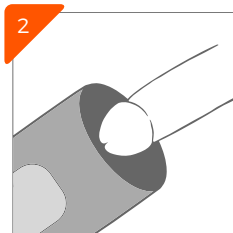

Inventer & CEO

JOURNEY TO ECSTASY

1
Apply moderate amount of lubricant to your erected penis.

2
Insert your penis into ALIVE ONE.

3
Long-press POWER button for 2 seconds to turn on.

4
Press MODE button until you find the right pattern.