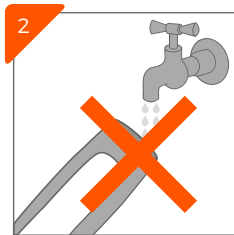

Inventer & CEO

JOURNEY TO ECSTASY

1
Apply moderate amount of lubricant to your erected penis.

2
Insert your penis into ALIVE ONE.

3
Long-press POWER button for 2 seconds to turn on.

4
Press MODE button until you find the right pattern.

AFTER USE

Remove the vagina cover.

DO NOT use water to wash ALIVE ONE directly.

Pull out the rotating tube with two fingers.

Wash the rotating tube with warm water. Dry gently.

FUNCTIONS

POWER

Long-press to turn power on / off.