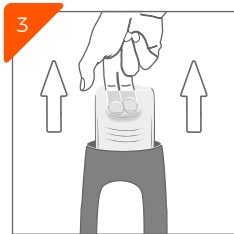

Pull out the rotating tube with two fingers.