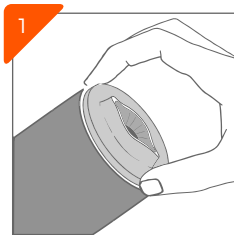

AFTER USE

Remove the vagina cover.